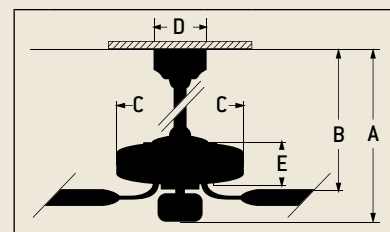

Ceiling Drop Dimensions

A: 12" DR - 21.25"   B: 12" DR - 18.5"
C: 7.5"   D: 4.75"
E: 3.25"

DR: Downrod

Compare: 49" to 60" ceiling fans have airflow efficiencies ranging from approximately 51 to 176 cubic feet per minute per watt at high speed.