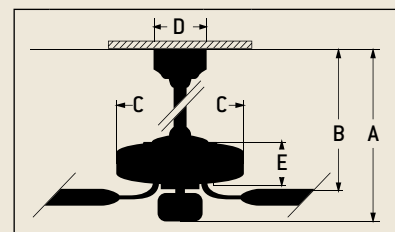

## Specs

- Blade Sweep Opt. 44", 52", 54", 56"
- Number of Blades 5
- Blade Pitch 14°
- Motor Size (MM) 188 x 15
- AMPS (HI Speed) 0.7
- Watts (HI Speed) 74
- RPM (HI-MED-LOW) 210-120-78
- Shipping Wt. (lbs.) 21.9
- CU. FT. in Carton 2.39
- Airflow\* 6,321 *(Cubic Feet Per Minute)*
- Electricity Use\* 74 Watts
- Airflow Efficiency\* 85 *(Cubic Feet Per Minute Per Watt)*

## Ceiling Drop Dimensions

- |                   |                  |
|-------------------|------------------|
| A: 2" DR - 16.75" | B: 2" DR - 9.0"  |
| A: 6" DR - 18.75" | B: 6" DR - 11.0" |
| C: 11.5"          | D: 5.875"        |
| E: 4.75"          |                  |