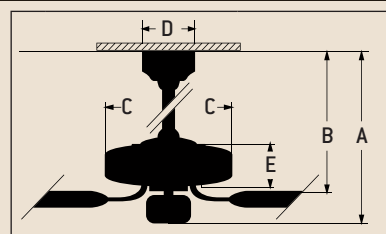

Specs

- Blade Sweep Opt. 44", 52", 54", 56"
- Number of Blades 5
- Blade Pitch 14°
- Motor Size (MM) 188 x 15
- AMPS (HI Speed) 0.58
- Watts (HI Speed) 72
- RPM (HI-MED-LOW) 180-110-70
- Shipping Wt. (lbs.) 33.5
- CU. FT. in Carton 2.49
- Airflow* 6,264
(Cubic Feet Per Minute)
- Electricity Use* 72 Watts
- Airflow Efficiency* 87
(Cubic Feet Per Minute Per Watt)

Ceiling Drop Dimensions

- A: 6" DR - 14.5" B: 6" DR - 11.25"
- A: 12" DR - 20.5" B: 12" DR - 17.25"
- C: 15.5" D: 6.0"
- E: 2.5"

DR: Downrod

*Compare: 36" to 48" ceiling fans have airflow efficiencies ranging from approximately 71 to 86 cubic feet per minute per watt at high speed.