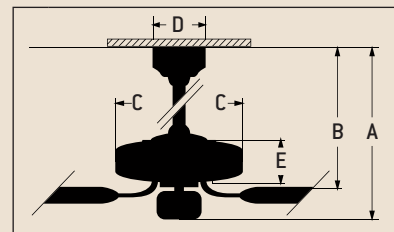

Ceiling Drop Dimensions

A: 2" DR - 11.75"	B: 2" DR - 9.0"
A: 6" DR - 15.75"	B: 6" DR - 13.0"
C: 11.5"	D: 6.0"

E: 4.75"
DR: Downrod

*Compare: 36" to 48" ceiling fans have airflow efficiencies ranging from approximately 71 to 86 cubic feet per minute per watt at high speed.

*Compare: 49" to 60" ceiling fans have airflow efficiencies ranging from approximately 51 to 176 cubic feet per minute per watt at high speed.