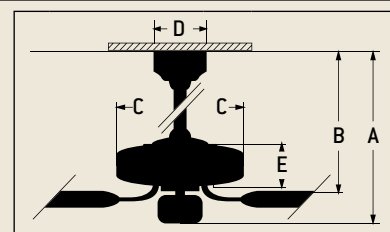

Model-Finish **CT52AG**
Blade-Finish **B554C-CT10**
Light-Finish **Not Shown**

Features

- Heavy-Duty, 3 Speed Reversible Motor
- 2" and 6" Downrods *(Included)*
- Limited Lifetime Warranty
- Blades Sold Separately
- Indirect Uplight *(3-13W CFL Bulbs)* and Side Light *(Rope Light)* *(Included)*
- Light Kit Adaptable *(Optional)*
- Both TCS Controls Available *(Optional)*
- Patented Tri-Pod Mounting System *(For Use on Min. 9' ceilings)*

Specs

- Blade Sweep Opt. 44", 52", 54", 56"
- Number of Blades 5
- Blade Pitch 14°
- Motor Size (MM) 188 x 15
- AMPS (HI Speed) 0.7
- Watts (HI Speed) 70
- RPM (HI-MED-LOW) 210-120-78
- Shipping Wt. (lbs.) 29
- CU. FT. in Carton 2.4
- Airflow* 6,016 *(Cubic Feet Per Minute)*
- Electricity Use* 70 Watts
- Airflow Efficiency* 86 *(Cubic Feet Per Minute Per Watt)*

Ceiling Drop Dimensions

A: 2" DR - 22.5" B: 2" DR - 19.5"
A: 6" DR - 26.5" B: 6" DR - 23.5"
C: 19.0" D: 6.0"

E: 5.0"
DR: Downrod

*Compare: 36" to 48" ceiling fans have airflow efficiencies ranging from approximately 71 to 86 cubic feet per minute per watt at high speed.