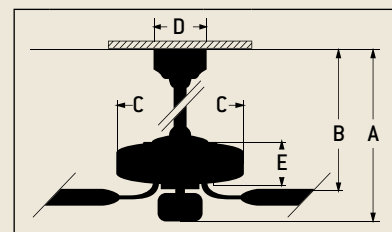

Ceiling Drop Dimensions

1. A: 6" DR - 13.5"   B: 6" DR - 8.0"
   A: 12" DR - 17.5"   B: 12" DR - 12.0"
   C: 12.5"   D: 6.0"

E: 10.0"
DR: Downrod

*Compare: 36" to 48" ceiling fans have airflow efficiencies ranging from approximately 71 to 86 cubic feet per minute per watt at high speed.

*Compare: 49" to 60" ceiling fans have airflow efficiencies ranging from approximately 51 to 176 cubic feet per minute per watt at high speed.